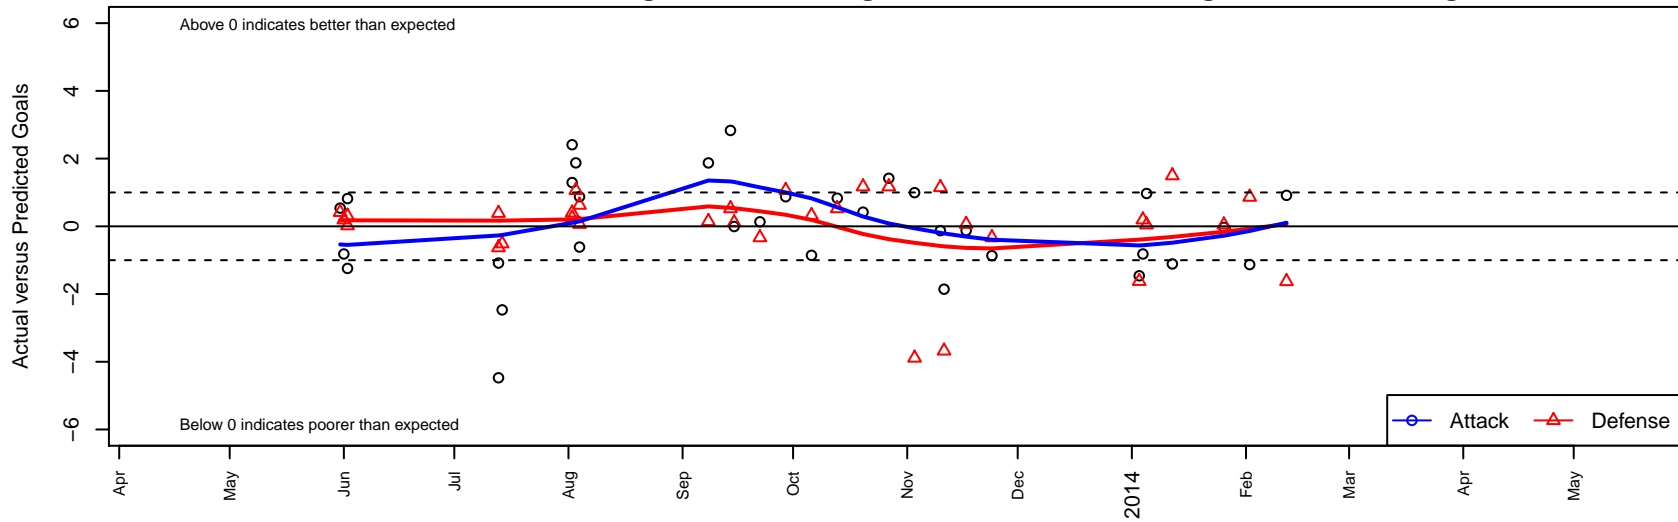

PacNW Maroon B95

Dots are actual minus expected GF (blue circles) and GA (red triangles).
Blue line is smoothed change in attack strength. Red is smoothed change in defense strength.